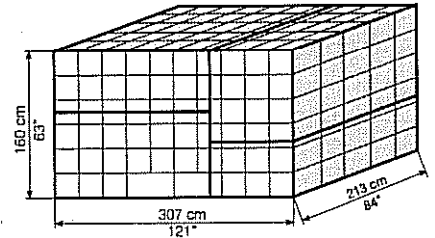

UNIT LOAD DEVICES (ULD) OVERVIEW

ULD description (External dimensions in inches)	IATA code	Interior dimensions (length/width/height in cm)	Usable volume m ³ cu. ft	Maximum net weight kg lbs	Interchangeability			IATA rate class
					330/340	319/320/321	Selected truck models	
Pallets								
238.5x96 (20 foot)	PGA	591x229x294	33.0 1080	10910* 24052*			X	1
96x125	PMC	307x233x241	11.4 403	4516-6694* 9958-14760*	X		X	2
88x125 (LD-7)	PAJ PAP	307x213x160	10.5 370	4516-5923* 9958-13060*	X		X	5
60.4x125 (LD-11)	PLA PLB	308x143x160	7.2 254	3036 6693	X		X	6
60.4x61.5** (PKC)	PKC	143x139x114	2.6 71	1094 2414		X	X	not avail.
Containers								
96x125 (10 foot)	AMA	302x229x241 (door opening 291x231)	16.7 590	4565-6549* 10066-14438*			X	2
96x125	AMP	302x229x241	10.0 352	4356-6534 9680-14520	X		X	
88x125	AAP	291x206x147	9.0 316	4406-6604* 9715-14562*	X		X	5
60.4x125 (LD-11)	ALD	308x143x152 (door opening 308x150)	7.0 247	3000 6615	X		X	6
60.4x61.5 (LD-3)	AKE XKE XKG XKN	132x144x153 132x144x145	4.2 148 4.0 141	1500 3307 1463 3225		X	X	
60.4x61.5 (LD-45)	AKH DKH	143x142x109 143x141x100	3.5 3.3 116	1052 2323 1009 2224		X	X	not avail.
Envirotainers								
88x125 (LD-9)	RAP	303x210x145 (door opening 210x145)	8.3 293	5588* 12319*	X		X	5
60.4x61.5 (LD-3)	RKN	143x128x137 (door opening 143x137)	3.1 109	1331 2934	X		X	8
39.8x30 (CLD)	JYP	59x57x47	0.158 5.57	328 723	X		X	not avail.

UNIT LOAD DEVICES (ULD) DETAILED INFO

REMARK

All figures are interior dimensions. The actual maximum net weight of each container depends on the structural weight limitations of the respective loading position in the aircraft.

96x125 inch pallet

Interchangeability: 330 / 340 / truck
Usable volume: m³ 11,4
ft³ 403
Maximum net weight: kg 4516-6694
lbs 9958-14760
IATA code: PMC
IATA rate class: 2/2Q

88x125 inch LD-7 pallet

Interchangeability: 330 / 340 / truck
Usable volume: m³ 10,5
ft³ 370
Maximum net weight: kg 4516-5923
lbs 9958-13060
IATA code: PAJ, PAP
IATA rate class: 5