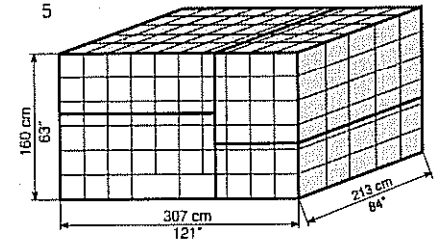

UNIT LOAD DEVICES (ULD) OVERVIEW

ULD description (External dimensions in inches)	IATA code	Interior dimensions (length/width/height in cm)	Usable volume m ³ cu. ft	Maximum net weight kg lbs	Interchangeability			IATA rate class
					330/340	319/320/321	Selected truck models	
Pallets								
238.5x96 (20 foot)	PGA	591x229x294	33.0 1080	10910* 24052*			X	1
96x125	PMC	307x233x241	11.4 403	4516-6694* 9958-14760*	X		X	2
88x125 (LD-7)	PAJ PAP	307x213x160	10.5 370	4516-5923* 9958-13060*	X		X	5
60.4x125 (LD-11)	PLA PLB	308x143x160	7.2 254	3036 6693	X		X	6
60.4x61.5** (PKC)	PKC	143x139x114	2.6 71	1094 2414		X	X	not avail.
Containers								
96x125 (10 foot)	AMA	302x229x241 (door opening 291x231)	16.7 590	4565-6549* 10066-14438*			X	2
96x125	AMP	302x229x241	10.0 352	4356-6534 9680-14520	X		X	
88x125	AAP	291x206x147	9.0 316	4406-6604* 9715-14562*	X		X	5
60.4x125 (LD-11)	ALD	308x143x152 (door opening 308x150)	7.0 247	3000 6615	X		X	6
60.4x61.5 (LD-3)	AKE XKE XKG XKN	132x144x153 132x144x145	4.2 148 4.0 141	1500 3307 1463 3225		X	X	
60.4x61.5 (LD-45)	AKH DKH	143x142x109 143x141x100	3.5 3.3 116	1052 2323 1009 2224		X	X	not avail.
Envirotainers								
88x125 (LD-9)	RAP	303x210x145 (door opening 210x145)	8.3 293	5588* 12319*	X		X	5
60.4x61.5 (LD-3)	RKN	143x128x137 (door opening 143x137)	3.1 109	1331 2934	X		X	8
39.8x30 (CLD)	JYP	59x57x47	0.158 5.57	328 723	X		X	not avail.

UNIT LOAD DEVICES (ULD) DETAILED INFO

REMARK

All figures are interior dimensions. The actual maximum net weight of each container depends on the structural weight limitations of the respective loading position in the aircraft.

96x125 inch pallet

Interchangeability: 330 / 340 / truck
Usable volume: m³ 11,4
ft³ 403
Maximum net weight: kg 4516-6694
lbs 9958-14760
IATA code: PMC
IATA rate class: 2/2Q

88x125 inch LD-7 pallet

Interchangeability: 330 / 340 / truck
Usable volume: m³ 10,5
ft³ 370
Maximum net weight: kg 4516-5923
lbs 9958-13060
IATA code: PAJ, PAP
IATA rate class: 5